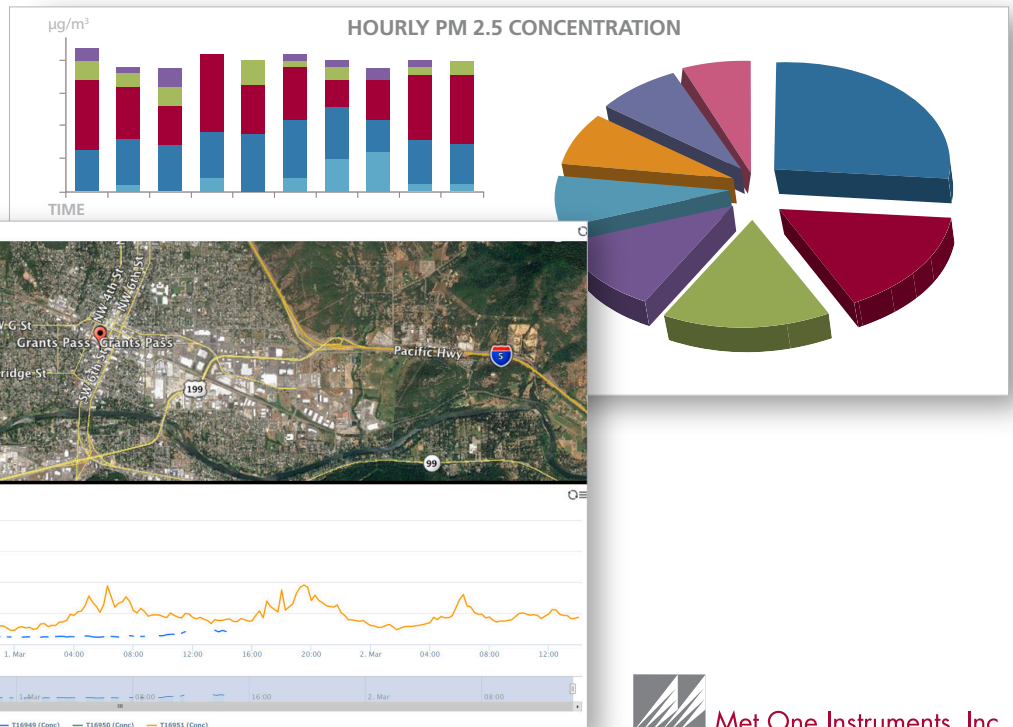

Features

- Remote Data – Locally Available on Personalized Web Page
- Easy, Unlimited Data Sharing
- Real Time Sensor Status
- Plug & Play – Modem is Factory Configured & Activated
- Global Connectivity with 550+ Carriers
- Initial 1-Year Data Plan

Specifications

Input Power:	+12 VDC (Average Draw 110 mA)
I/O Interface:	MOI 7500 Protocol
Network Compatibility:	CDMA (U.S. Domestic) GSM. (Internationally with over 550 networks)
Data Collection:	Every 1 Second
Data Upload:	15 Minute Average Domestic / 1 Hour Average International
Data Storage Cloud:	2 Years (oldest data overwritten after that)
Environmental:	Temperature -25° to +60°C / -13° to +140° F Humidity: 0-100% non-condensing
Rating:	IP64
Mounting:	1-inch IPS Pipe (1.315"/3.34 cm OD)
Weight:	0.95 kg / 2.1 lb.
Dimensions:	36.7 X 11.5 cm (H X DIA.) 14.5 X 4.5 in (H X DIA.)

Typical Dashboard Data Page & Exported Data Charts

1600 Washington Blvd., Grants Pass, OR 97526

Tel: 541.471.7111 | Fax: 541.471.7116

E-mail: sales@metone.com | www.metone.com