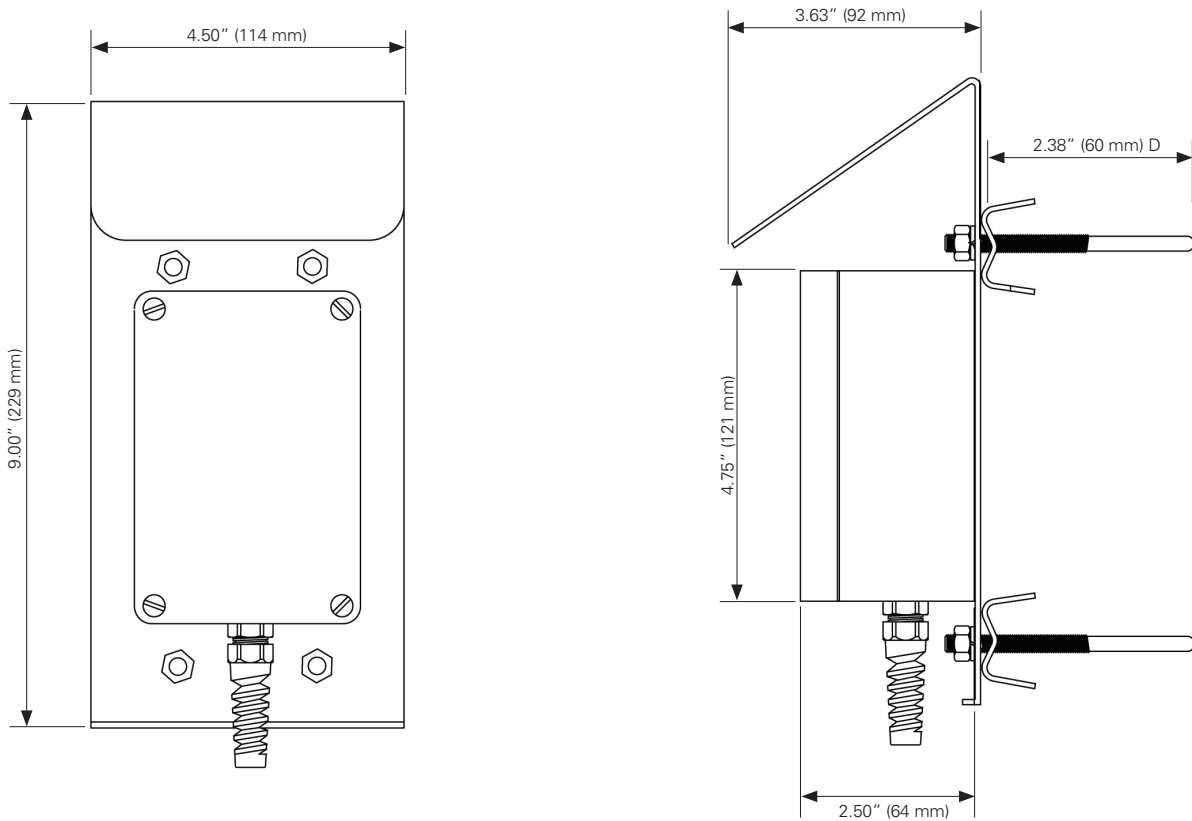

Continued

Met One
Instruments, Inc.

1600 Washington Blvd. • Grants Pass, Oregon 97526 • 541.471.7111 • www.metone.com

sales@metone.com

092 Barometer Pressure Sensor

Specifications

Physical Characteristics

Weight: 8.8 oz. (250 g)
Dimensions: 4.72x3.14x2.16in(120x80x55mm)

Cable

PN 1169: Cable Assembly; specify length in feet or meters
Mounting: PN 191 Crossarm Assembly

Specifications are subject to change at any time.

Technical Drawings

092 Barometer Pressure Sensor

REV MAR. 2018