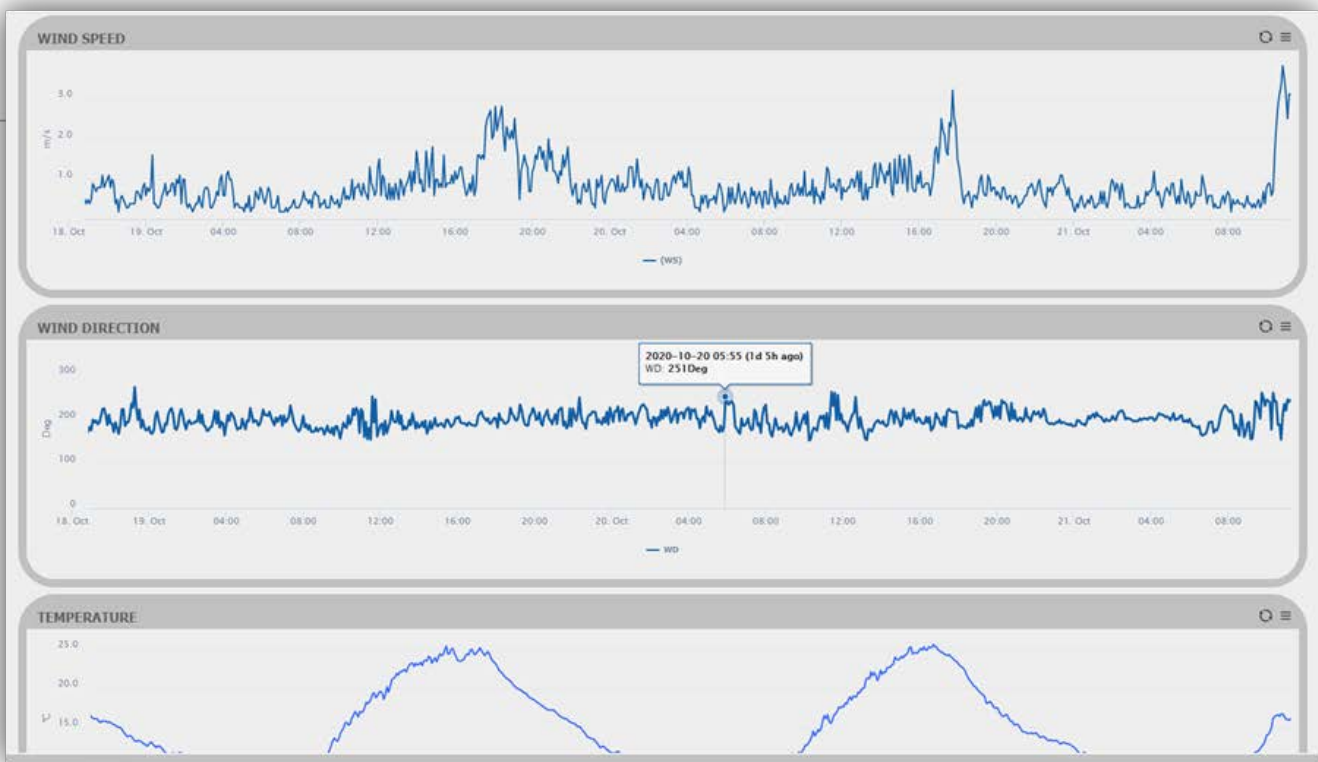

**CONTACT OUR SALES
DEPARTMENT TODAY FOR
A QUOTE:**

SALES@METONE.COM