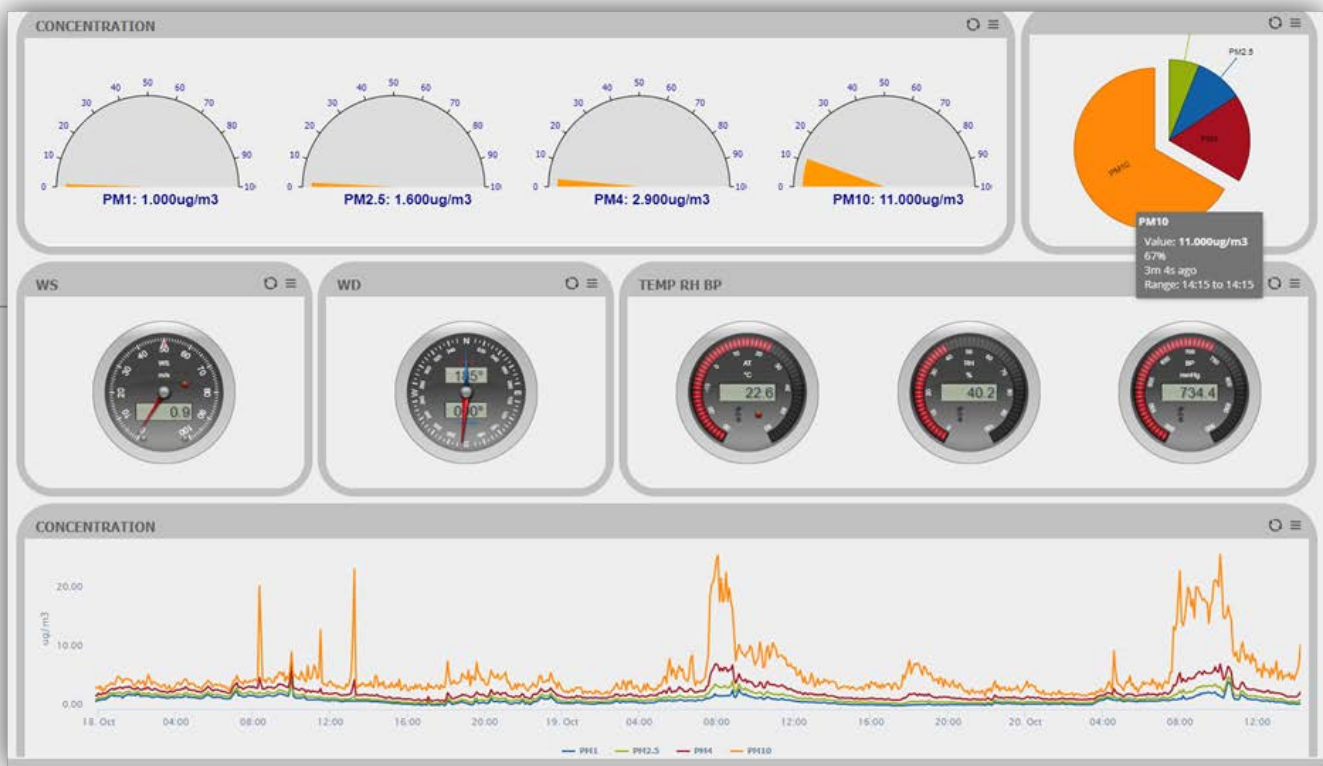

The AQ EAGLE system offers personalized access to a custom, secure cloud webpage, where averaged data is reported every 15 minutes domestically, and every 1 hour internationally. This data is accessible on any smartphone, laptop or desktop computer.

Met One Instruments, Inc. now offers an opt-in feature for data sharing for crowd-sourced research initiatives!