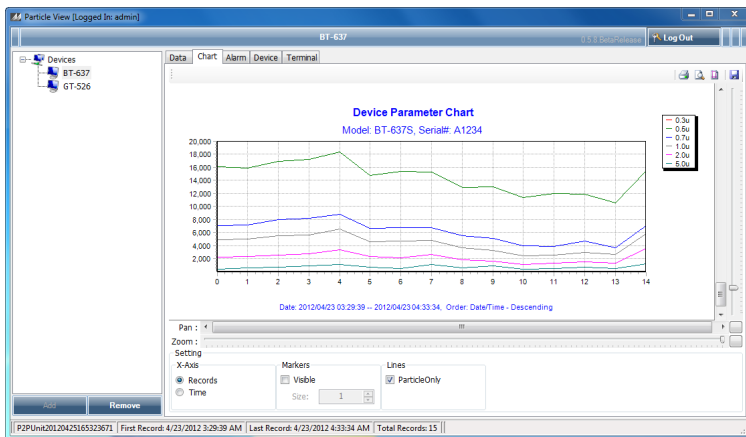

Particle View Images

Main Display

Date/Time	Loc ID	0.3u	0.5u	0.7u	1.0u	2.0u	5.0u
4/23/2012 04:33:34	001	139,770	16,060	7,050	4,880	2,170	340
4/23/2012 04:32:34	001	141,120	15,840	7,160	5,020	2,290	530
4/23/2012 04:31:34	001	144,300	16,890	8,020	5,460	2,510	630
4/23/2012 04:30:34	001	148,540	17,260	8,140	5,570	2,770	850
4/23/2012 04:29:34	001	148,440	18,360	8,830	6,550	3,380	1,120
4/23/2012 04:24:14	001	154,250	14,750	6,630	4,570	2,310	640
4/23/2012 04:23:14	001	159,180	15,360	6,690	4,650	2,100	500
4/23/2012 04:22:14	001	150,630	15,290	6,740	4,800	2,580	1,110
4/23/2012 04:21:14	001	140,030	12,930	5,540	3,680	1,810	600
4/23/2012 04:20:14	001	139,010	13,010	5,070	3,250	1,630	830

Chart Display

Report Preview

Date/Time	Loc	0.3u	0.5u	0.7u	1.0u	2.0u	5.0u
2012/04/23 04:33:34	001	139,770	16,060	7,050	4,880	2,170	340
2012/04/23 04:32:34	001	141,120	15,840	7,160	5,020	2,290	530
2012/04/23 04:31:34	001	144,300	16,890	8,020	5,460	2,510	630
2012/04/23 04:30:34	001	148,540	17,260	8,140	5,570	2,770	850
2012/04/23 04:29:34	001	148,440	18,360	8,830	6,550	3,380	1,120
2012/04/23 04:24:14	001	154,250	14,750	6,630	4,570	2,310	640
2012/04/23 04:23:14	001	159,180	15,360	6,690	4,650	2,100	500
2012/04/23 04:22:14	001	150,630	15,290	6,740	4,800	2,580	1,110
2012/04/23 04:21:14	001	140,030	12,930	5,540	3,680	1,810	600
2012/04/23 04:20:14	001	139,010	13,010	5,070	3,250	1,630	830

Specifications subject to change without notice.

Rev. January 2020