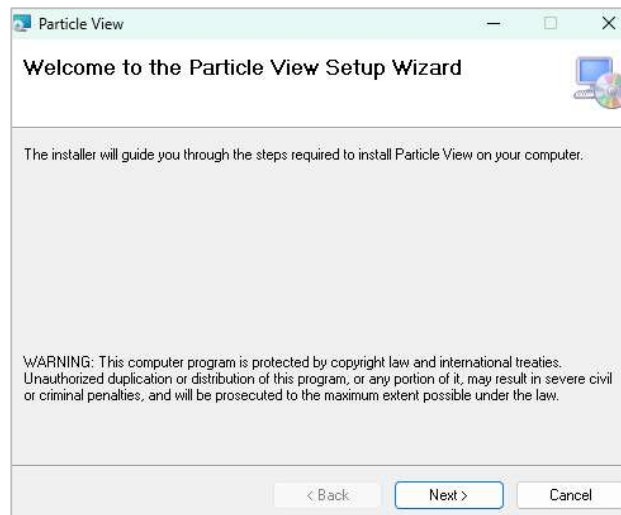

1. From the USB Thumb Drive containing the Particle View software, launch the ParticleView.msi file and follow the installation instructions.

Note: Do not run the *setup.exe* file! This will attempt to install the outdated version of the SQL Server Express software.

Name	Type	Compressed size
DotNetFX461	File folder	
SqlExpress2012	File folder	
WindowsInstaller4_5	File folder	
ParticleView.msi	Windows Installer Package	2,704 KB
setup.exe	Application	360 KB
version.txt	Text Document	1 KB

If there are any further questions or concerns, please contact the Met One Instruments, Inc. Service department via email at Service.MOI@ACOEM.com or by phone at 541-471-7111.