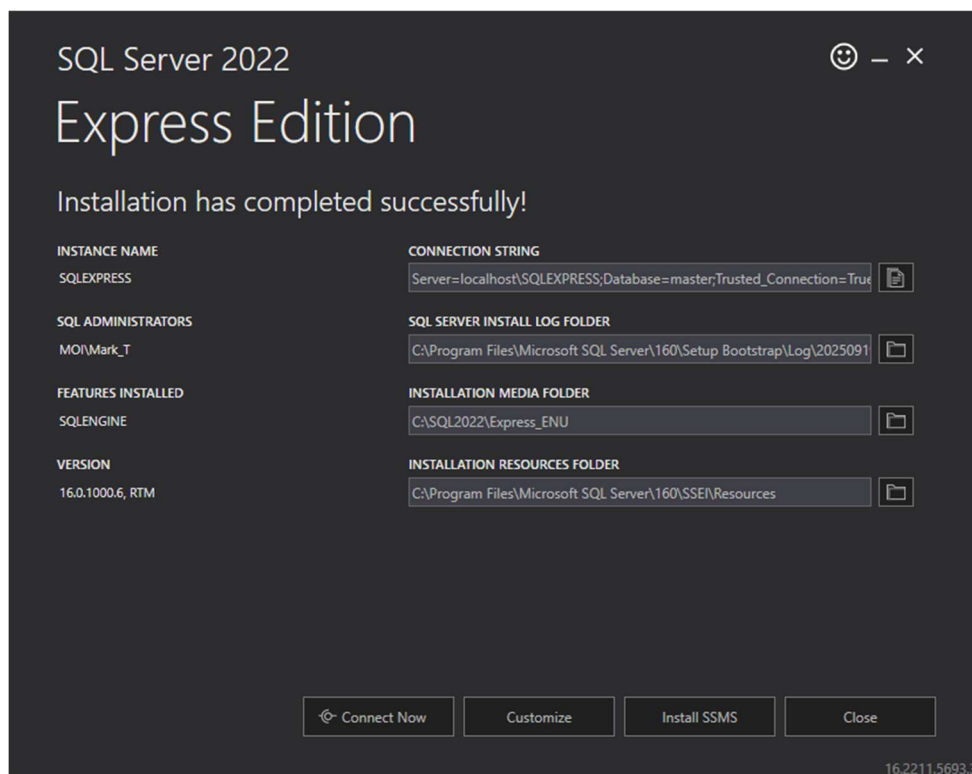

1600 Washington Blvd. Grants Pass, Oregon 97526
Phone (541) 471-7111 Fax (541) 471-7116
www.MetOne.com Service.MOI@ACOEM.com