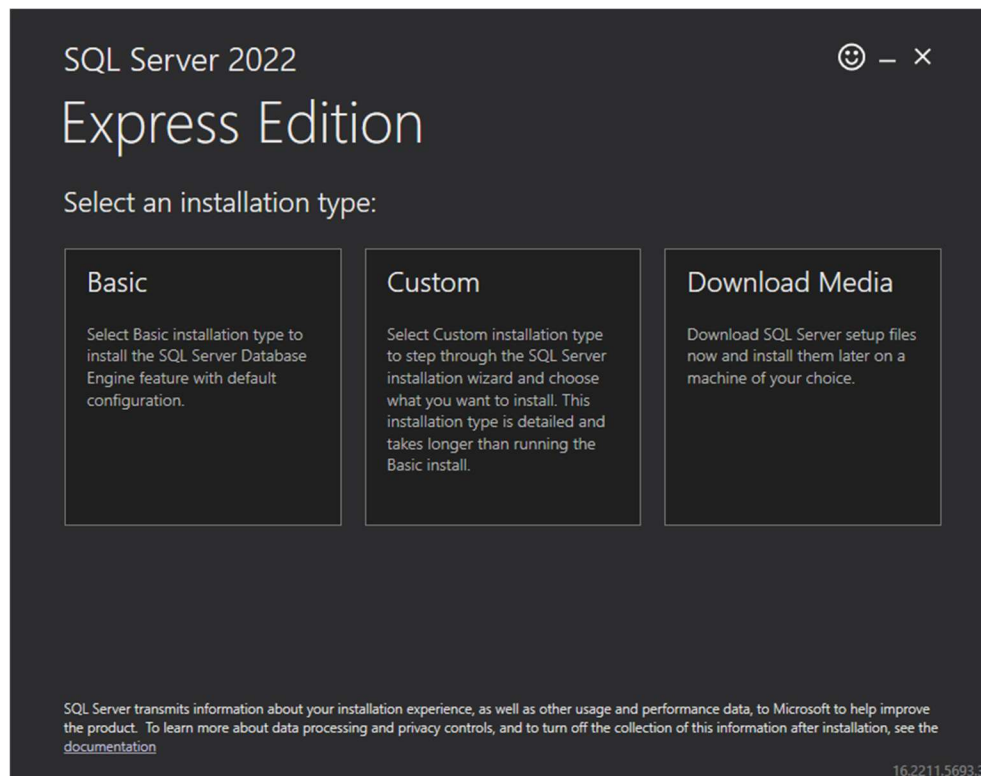

PARTICLE VIEW INSTALLATION GUIDE FOR WINDOWS 11 OPERATING SYSTEM

The Particle View installation process begins with the installation of SQL Server 2012 Express which is not compatible with Windows 11 computers. Microsoft SQL Server 2022 Express must be used in these cases. The utility for installing Particle View on Windows 11 does not exist yet, so the SQL Server 2022 Express and Particle View software must be installed manually.

The following steps detail how to successfully install Particle View on a Windows 11 computer. These steps will also work on a Windows 10 computer.

1. Download Microsoft SQL Server 2022 Express from the Microsoft.com website.
2. Launch the SQL Server 2022 Express installer and select the Basic installation type or consult with your IT department regarding the other installation types.