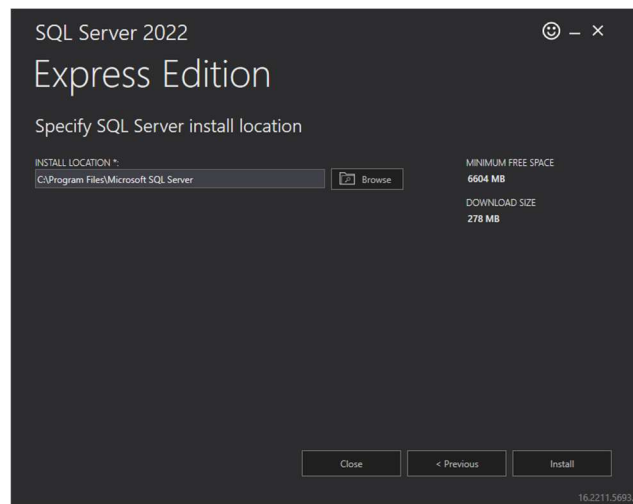

3. Accept the License Terms, choose the installation location, and select Install.

4. Select Close once the installation is complete.